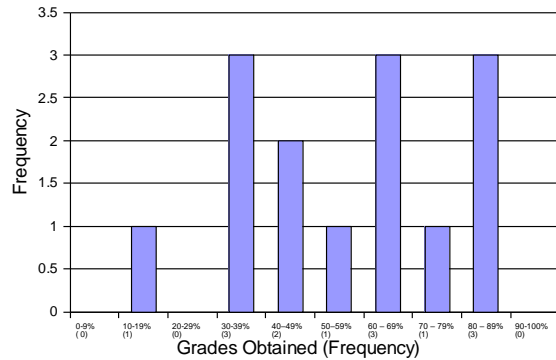

SCG Páipéar 2