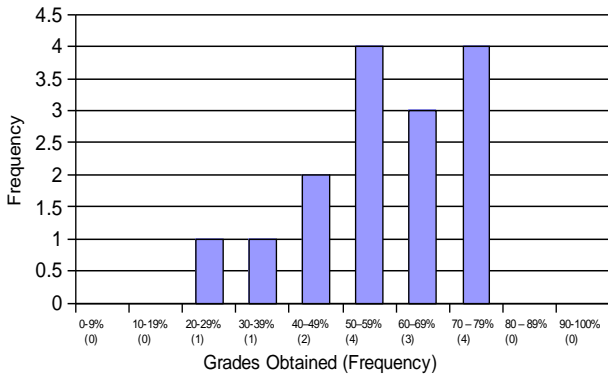

Oifig na gCáilíochtaí Gaeilge, Institiúid Oideachais Marino.

An Scrúdú le hAghaidh Cáilíochta sa Ghaeilge (S.C.G.)

Torthaí – Results Earrach 2024

Iomlán Iarrthóirí - Total Applications.	29			
	Páipéar 1	Páipéar 2	Triail Chluastuisceana	Labhairt na Gaeilge
Iomlán ar an modúl- Module applications.	23	23	15	16
Tarraingt siar - Withdrew before assessment.	00 (00%)	00 (00%)	00 (00%)	02 (13%)
As láthair - Absent from Assessment.	04 (17%)	04 (17%)	03 (20%)	04 (25%)
Incomplete/F-Incomplete	04(17%)	05 (22%)	---	---
Líon iarrthóirí le díolúine – Exemptions	[04 (17%)]*	[04(17%)]*	04 (27%)	04 (25%)
I láthair – Present for Assessment	15	14	12	10
Pas ag 40% - Pass at 40% or above.	13(87%)	10 (71%)	06 (50%)	09 (90%)
Líon iarrthóirí faoi 39%- 39% or below.	02 (13%)	04 (29%)	06 (50%)	01 (10%)

*díolúine ó chuid – partial exemption

SCG Páipéar 1